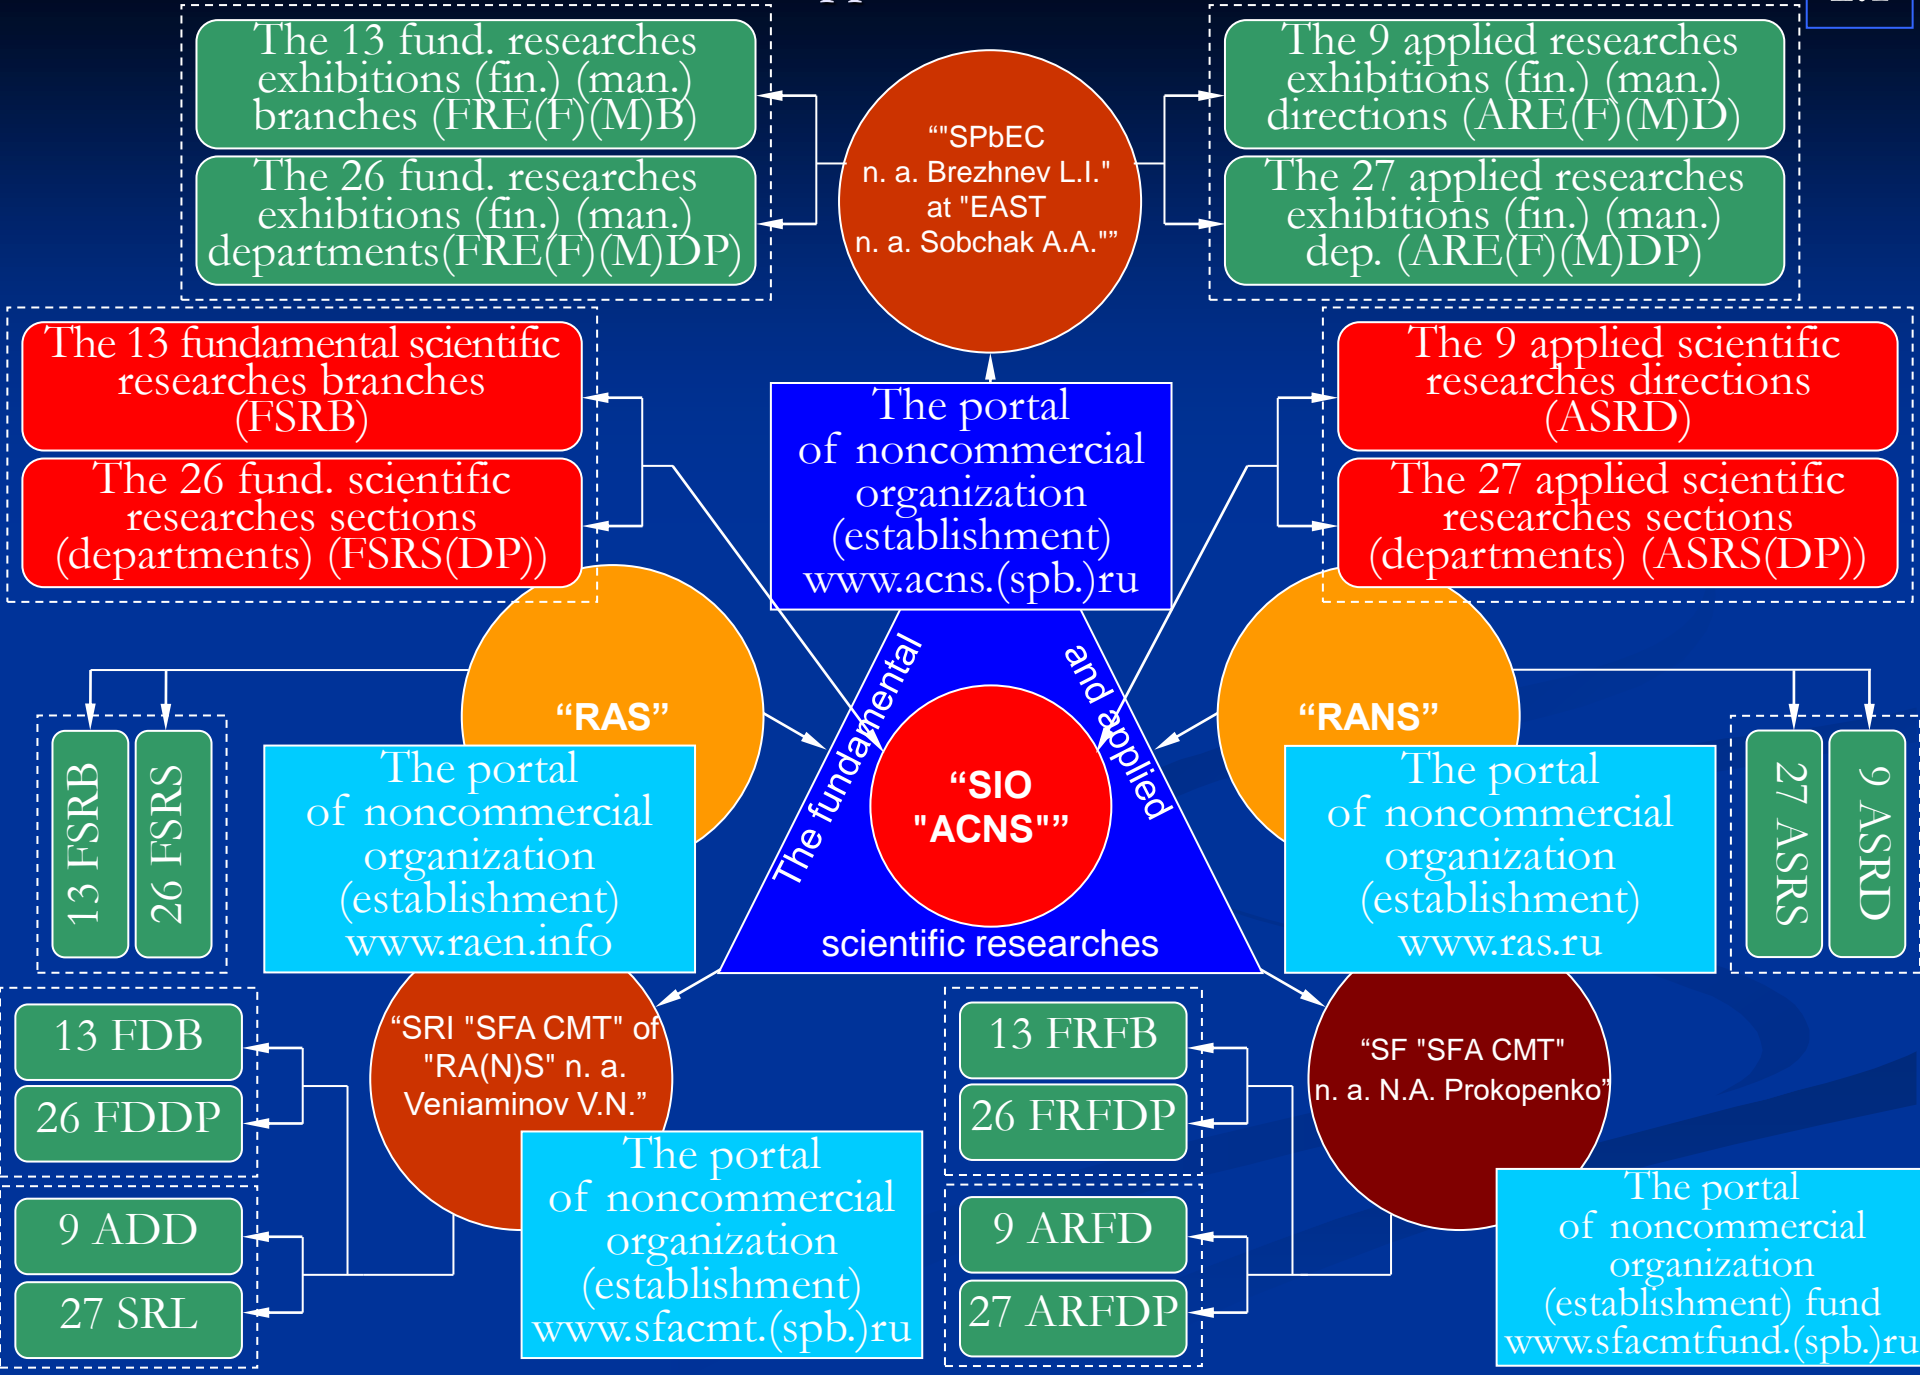

(at the microscopic level)

of “SPbEC n. a. Brezhnev L.I.” at “EAST n. a. Sobchak A.A.”””

3. *“The applied scientific researches*

(financing) exhibitions divisions

(at the microscopic level)

of “SPbEC n. a. Brezhnev L.I.” at “EAST n. a. Sobchak A.A.”””

The Russian Federation, Saint-Petersburg city, 2014 y.

The fundamental and applied scientific researches divisions

2.1

The fundamental scientific researches exhibitions (financing) divisions

of "The Saint-Petersburg exhibition centre named after Brezhnev L.I." at "The exhibition of achievements of science and technology named after A.A. Sobchsk" ("SIO "Academy of cognitive natural sciences") (F1)

1. The fundamental scientific researches exhibitions (fin.) divisions (see "SIO "ACNS" and "SRI "SFA CMT" of "RA(N)S" n. a. Veniaminov V.N."

the basis for the analysis and increase of efficiency of functioning of the organizational structure

A.1.1. FRE(F)DP – the fundamental researches exhibitions (fin.) department [see FDDP – the fundamental developments department (FSRS – the fundamental scientific researches section)] "The (development of) theory of the mathematics and the complex system analysis based on CMT" ("SM")(*)